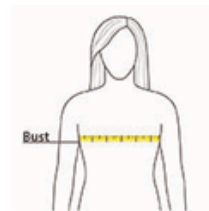

WOMEN'S T-SHIRT

Size Chart

	XS	S	M	L	XL	XXL	3XL	4XL	5XL	6XL
Size	2	4/6	8/10	12/14	16/18	20/22	24/26	28/30	32/34	36/38
Bust	32-34	35-36	37-38	39-41	42-44	45-47	48-51	52-55	56-59	60-63

How To Measure

Bust

Measure under the arm and around the fullest part of the bust with arms down, keeping tape horizontal.