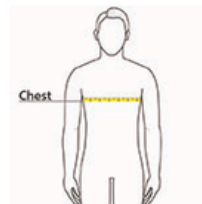

## SIZE CHARTS

---

	XS	S	M	L	XL	2XL	3XL	4XL	5XL
Chest	30-32	34-36	38-40	42-44	46-48	50-52	54-56	58-60	62-64

---

### How To Measure

#### Chest

Measure under the arm and around the fullest part of the chest with arms down, keeping tape horizontal.