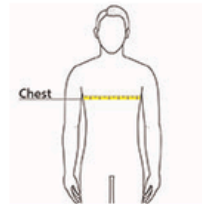

## Size Chart

	XS	S	M	L	XL
Size	4	6/8	10/12	14/16	18/20
Chest	25-26	26-28	28-30	30-32	32-35

### How To Measure

#### Chest

Measure under the arm and around the fullest part of the chest with arms down, keeping tape horizontal.