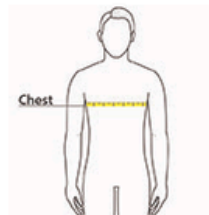

ADULT/UNISEX T-SHIRT

Size Chart

	XS	S	M	L	XL	2XL	3XL	4XL	5XL	6XL
Chest	32-34	35-37	38-40	41-43	44-46	47-49	50-53	54-57	58-60	61-63

How To Measure

Chest

Measure under the arm and around the fullest part of the chest with arms down, keeping tape horizontal.