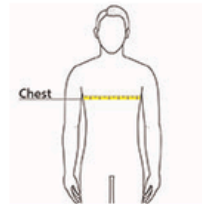

YOUTH SWEATSHIRT

SIZE CHARTS

	XS	S	M	L	XL
Size	4	6-8	10-12	14-16	18-20

How To Measure

Chest

Measure under the arm and around the fullest part of the chest with arms down, keeping tape horizontal.